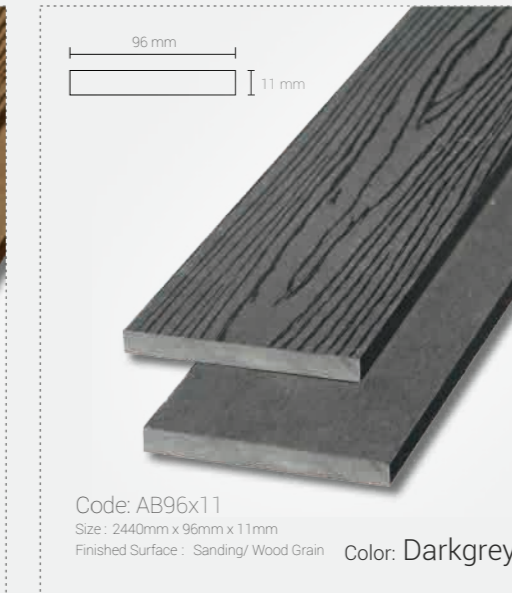

Color: Wood

WALL & CEILING CLADDING

ỐP TƯỜNG & ỐP TRẦN

Color: Coffee

Color: Wood

Color: Darkgrey

Color: Coffee

Color: Wood