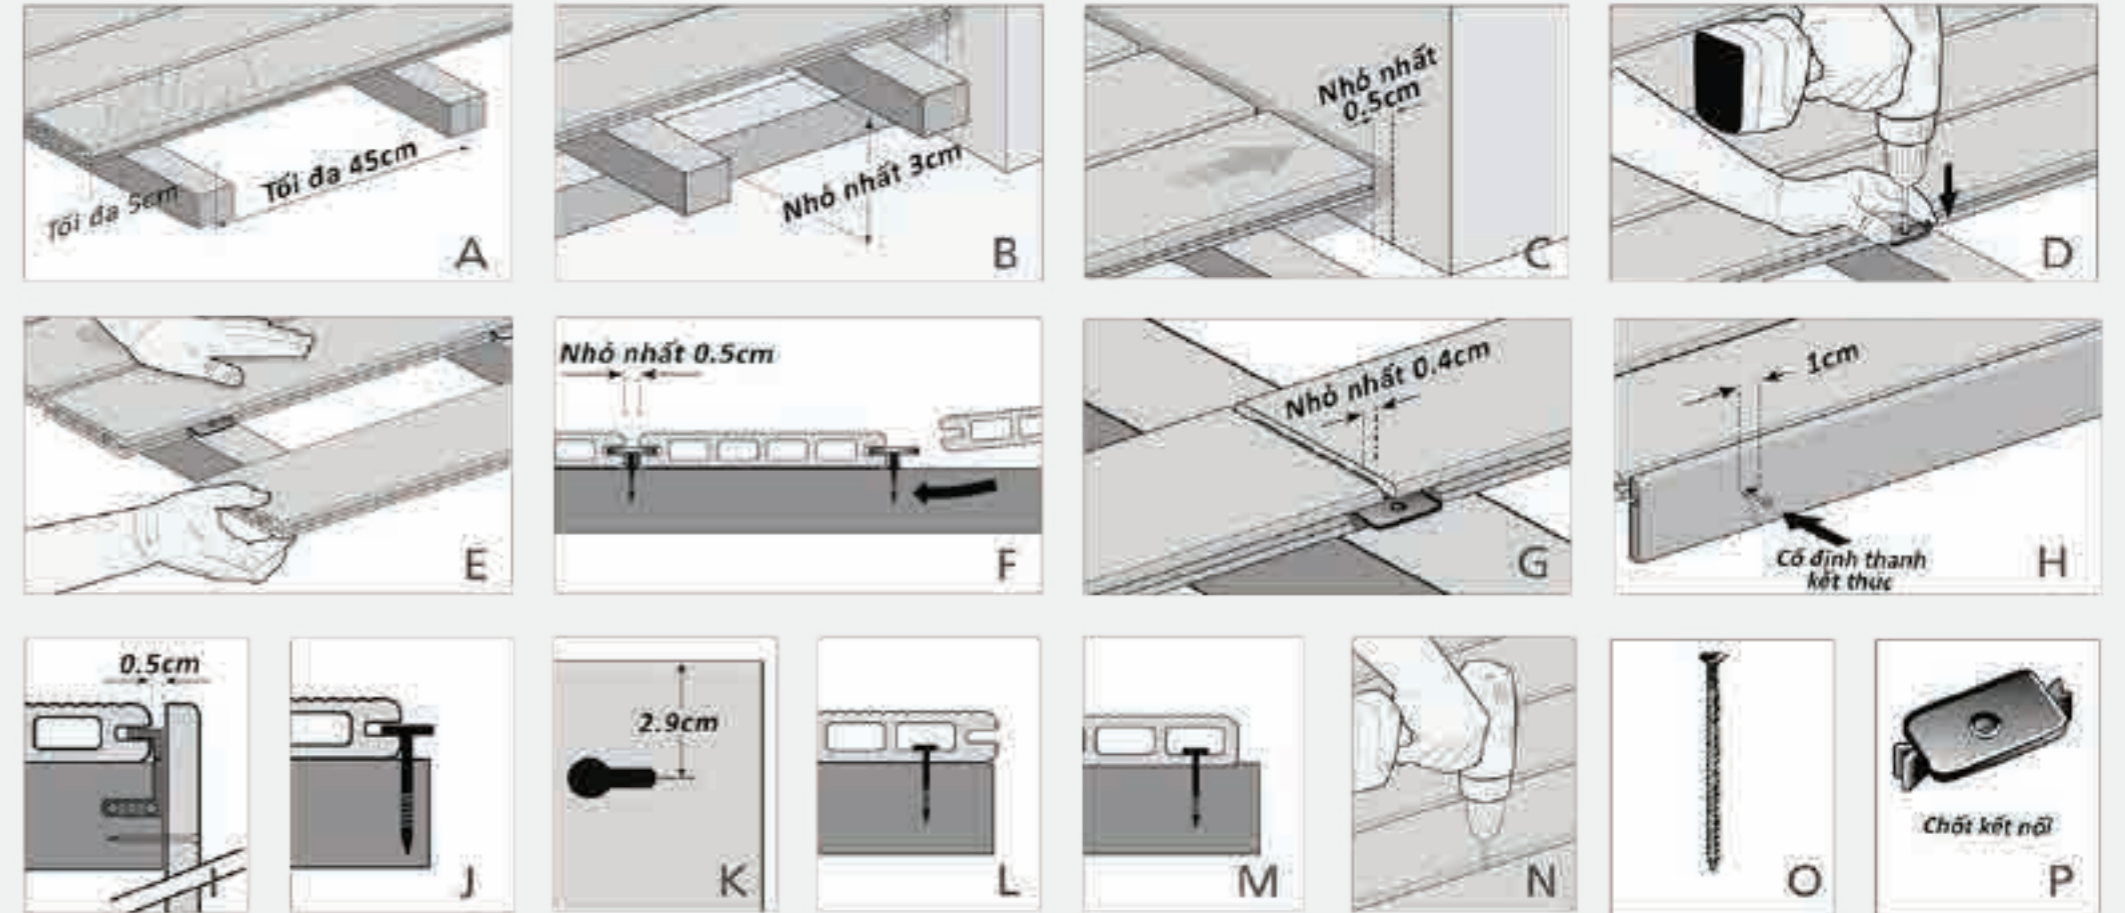

INSTALLATION GUIDE

▶ HƯỚNG DẪN LẮP ĐẶT