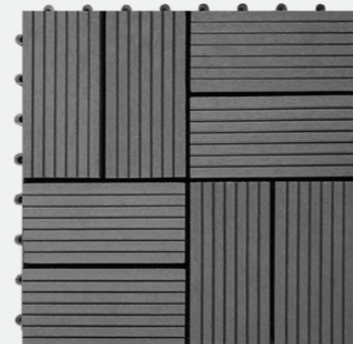

DECKING TILES

▶ VỈ GỖ NHỰA

Color: Wood

Color: Coffee

Color: Darkgrey

Code: DT02

Size : 300mm x 300mm x 20mm
Finished Surface : Groove

Color: Wood