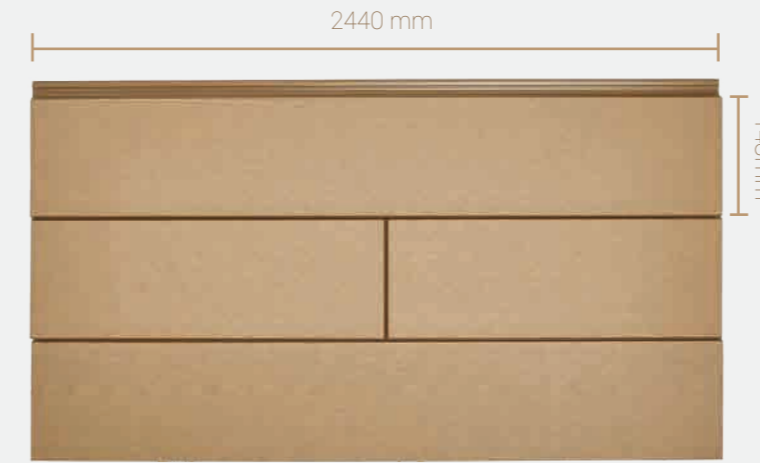

Color: Coffee

Code: WP148x21
 Size : 2440mm x 148mm x 21mm
 Finished Surface : Sanding

Color: Coffee

WALL & CEILING CLADDING

ỐP TƯỜNG & ỐP TRẦN

Code: WP148x21
Size : 2440mm x 148mm x 21mm
Finished Surface : Sanding