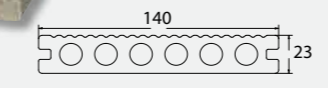

AWood Bring to green life

**HIỆU ỨNG
3D VÂN NỖI**

AD150x25-3D | Decking
Finished Surface : Classic 3D Embossing

Color: Socola

Code: SU140x23
Size : 2400mm x 140mm x 23mm
Finished Surface : Ultrasield

Color: Teak M

HD135x25

Color: Coffee

Size: 2400mm x 135mm x 25mm

HD135x25

Color: Wood

Size: 2400mm x 135mm x 25mm

AWood Bring to green life

DECKING