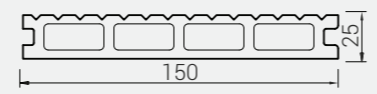

Wood

Coffee

Darkgrey

Brown

Socola

25 YEARS WARRANTY

Code: HD140X25

Size : 2400mm x 140mm x 25mm
Finished Surface : Groove / Wood Grain

AWood Bring to green life

**HIỆU ỨNG
3D VÂN NỖI**

AD150x25-3D | Decking
Finished Surface : Classic 3D Embossing

Color: Socola

Code: SU140x23
Size : 2400mm x 140mm x 23mm
Finished Surface : Ultrasield

Color: Teak M