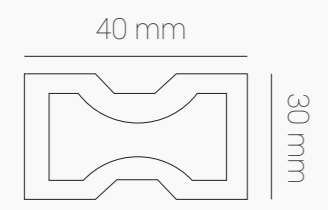

Size : 300mm x 300mm x 20mm
Finished Surface : Sanding

Code: DT36 WG Finished Surface: **Groove**

Size : 600mm x 300mm x 20mm

Color: Wood

Color: Coffee

Color: Darkgrey

Code: DT36 WG Finished Surface: **Wood Grain**

Size : 600mm x 300mm x 20mm

DECKING TILES

► **VỈ GỖ NHỰA**

ACCESSORIES

▶ PHỤ KIỆN NGOÀI TRỜI

PHỤ KIỆN NGOÀI TRỜI

▶ AWood Accessories Products

Đà R40x30
Dài: 2400 mm

Đà AR40x25
Dài: 2400 mm

Code: AV48x48
Size : 2440mm x 48mm x 48mm
Finished Surface : Sanding

Color: Wood

Color: Darkgrey

Color: Coffee

Chốt Inox

Chốt nhựa

NẮP CHE ĐẦU GỖ
Code: End Cover
Size : 140mm x 25mm x 15mm
Finished Surface : Sanding