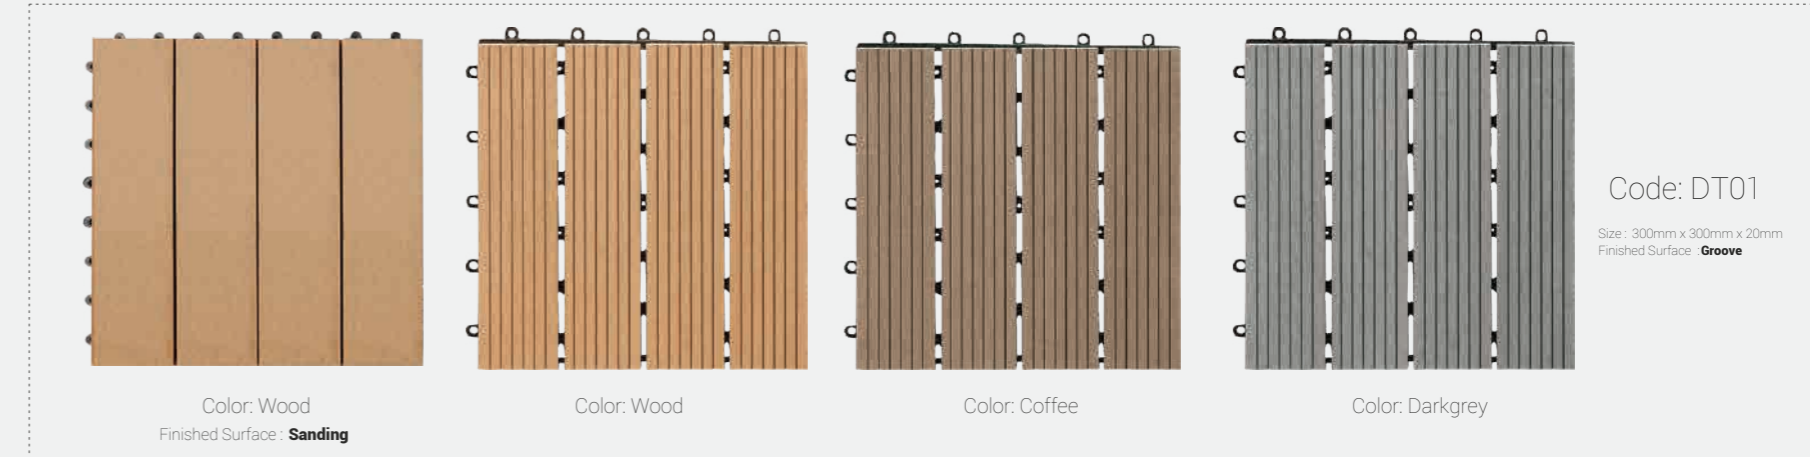

DECKING TILES

▶ VỈ GỖ NHỰA

Easy installation