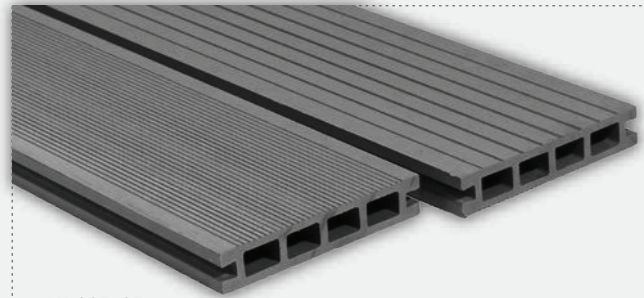

Code: SU140x23
Size : 2400mm x 140mm x 23mm
Finished Surface : Ultrasield

Color: Teak G

Code: SU140x23
Size : 2400mm x 140mm x 23mm
Finished Surface : Ultrasield

Color: Teak B

HD135x25

Color: Darkgrey

Size: 2400mm x 135mm x 25mm

HD135x25

Color: Coffee

Size: 2400mm x 135mm x 25mm

HD135x25

Color: Wood

Size: 2400mm x 135mm x 25mm

AWood Bring to green life

DECKING