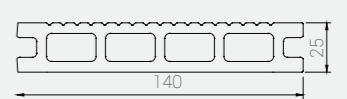

Ứng dụng: lót sàn ngoài trời như hồ bơi, sân vườn, sân thượng, v.v...

DECKING

SÀN GỖ NGOÀI TRỜI